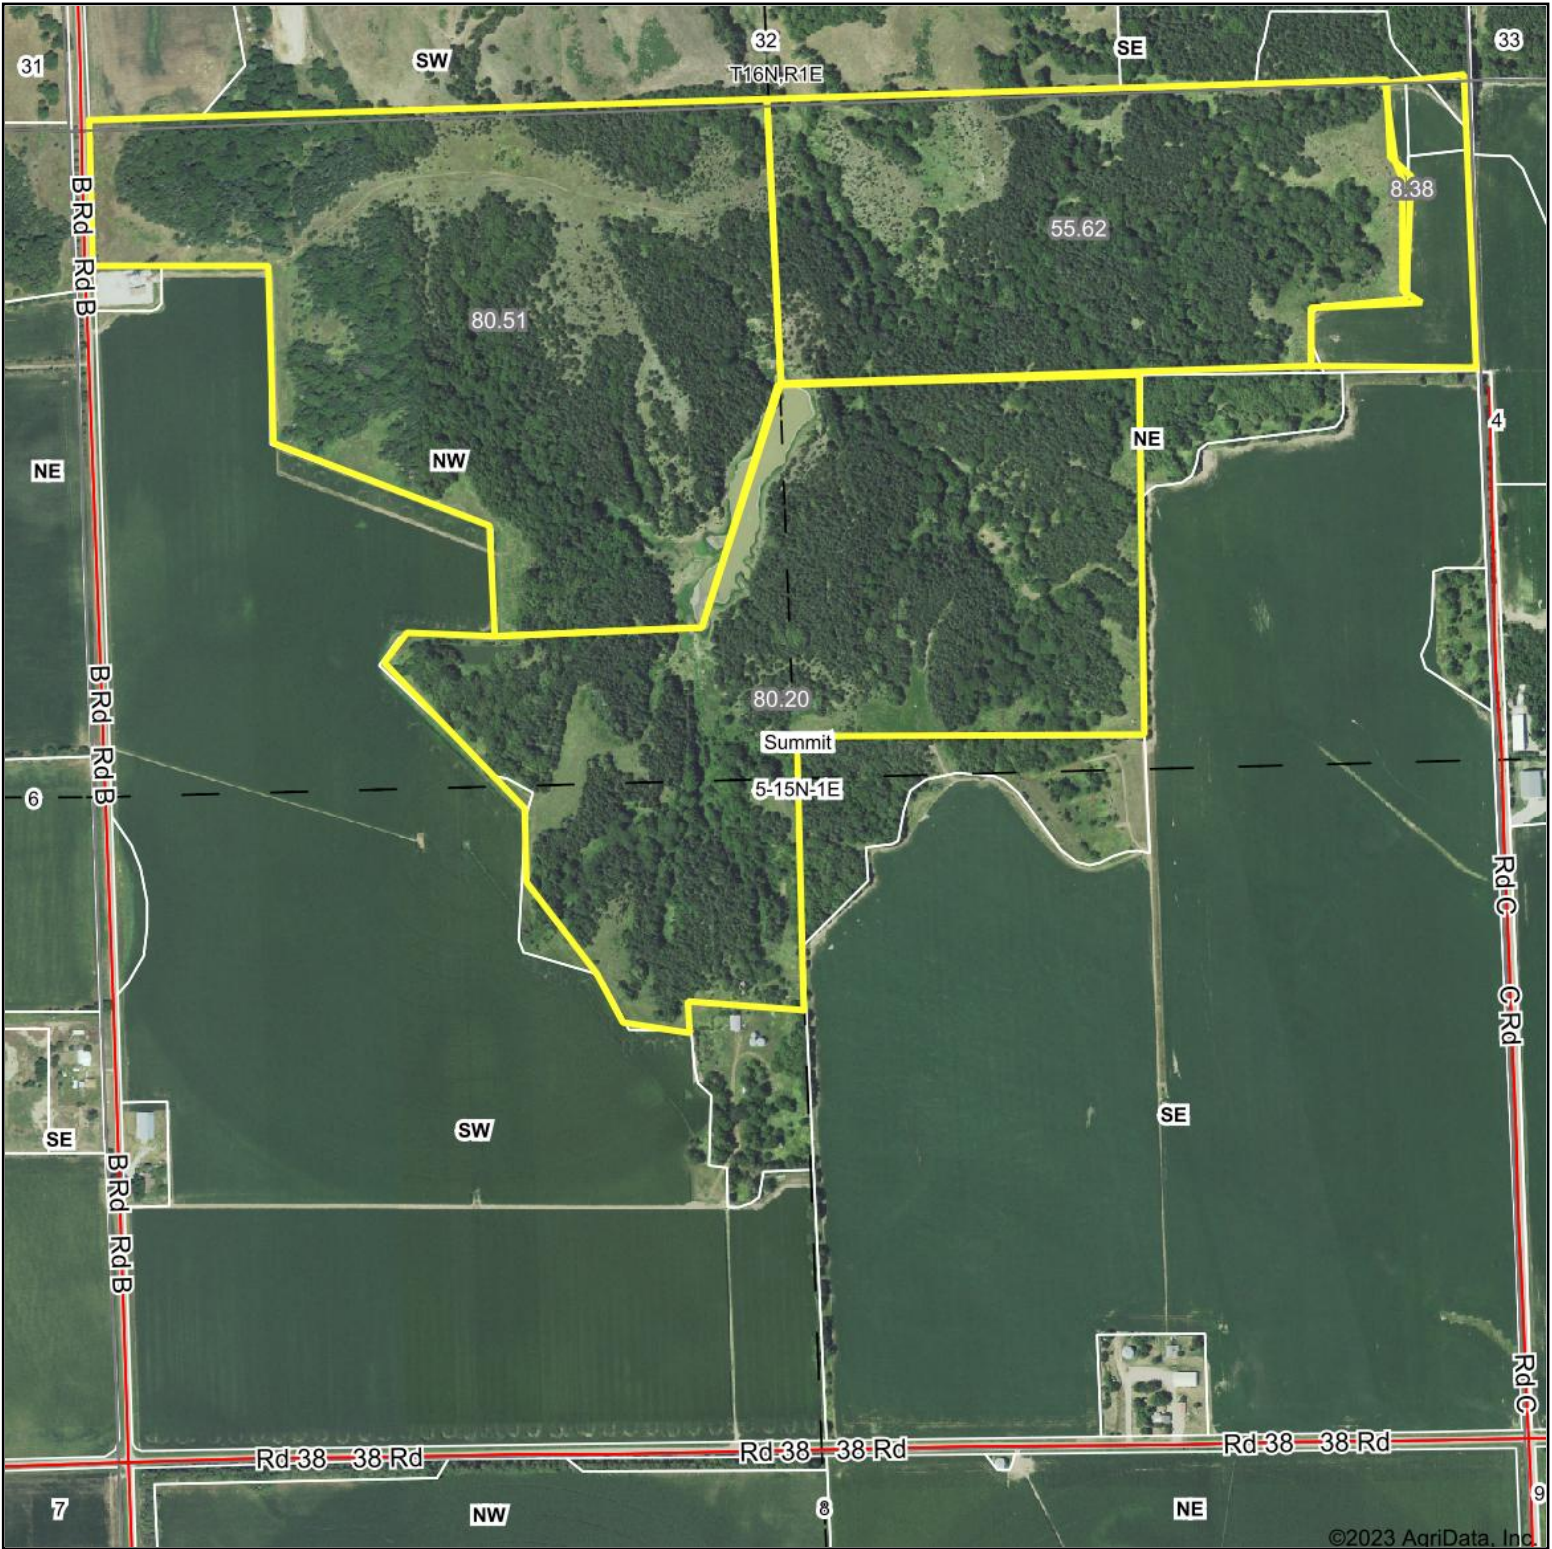

Aerial Map

©2023 AgriData, Inc.

Boundary Center: 41° 18' 10.91, -97° 20' 24.11

5-15N-1E
Butler County
Nebraska

10/20/2023

Field borders provided by Farm Service Agency as of 5/21/2008.