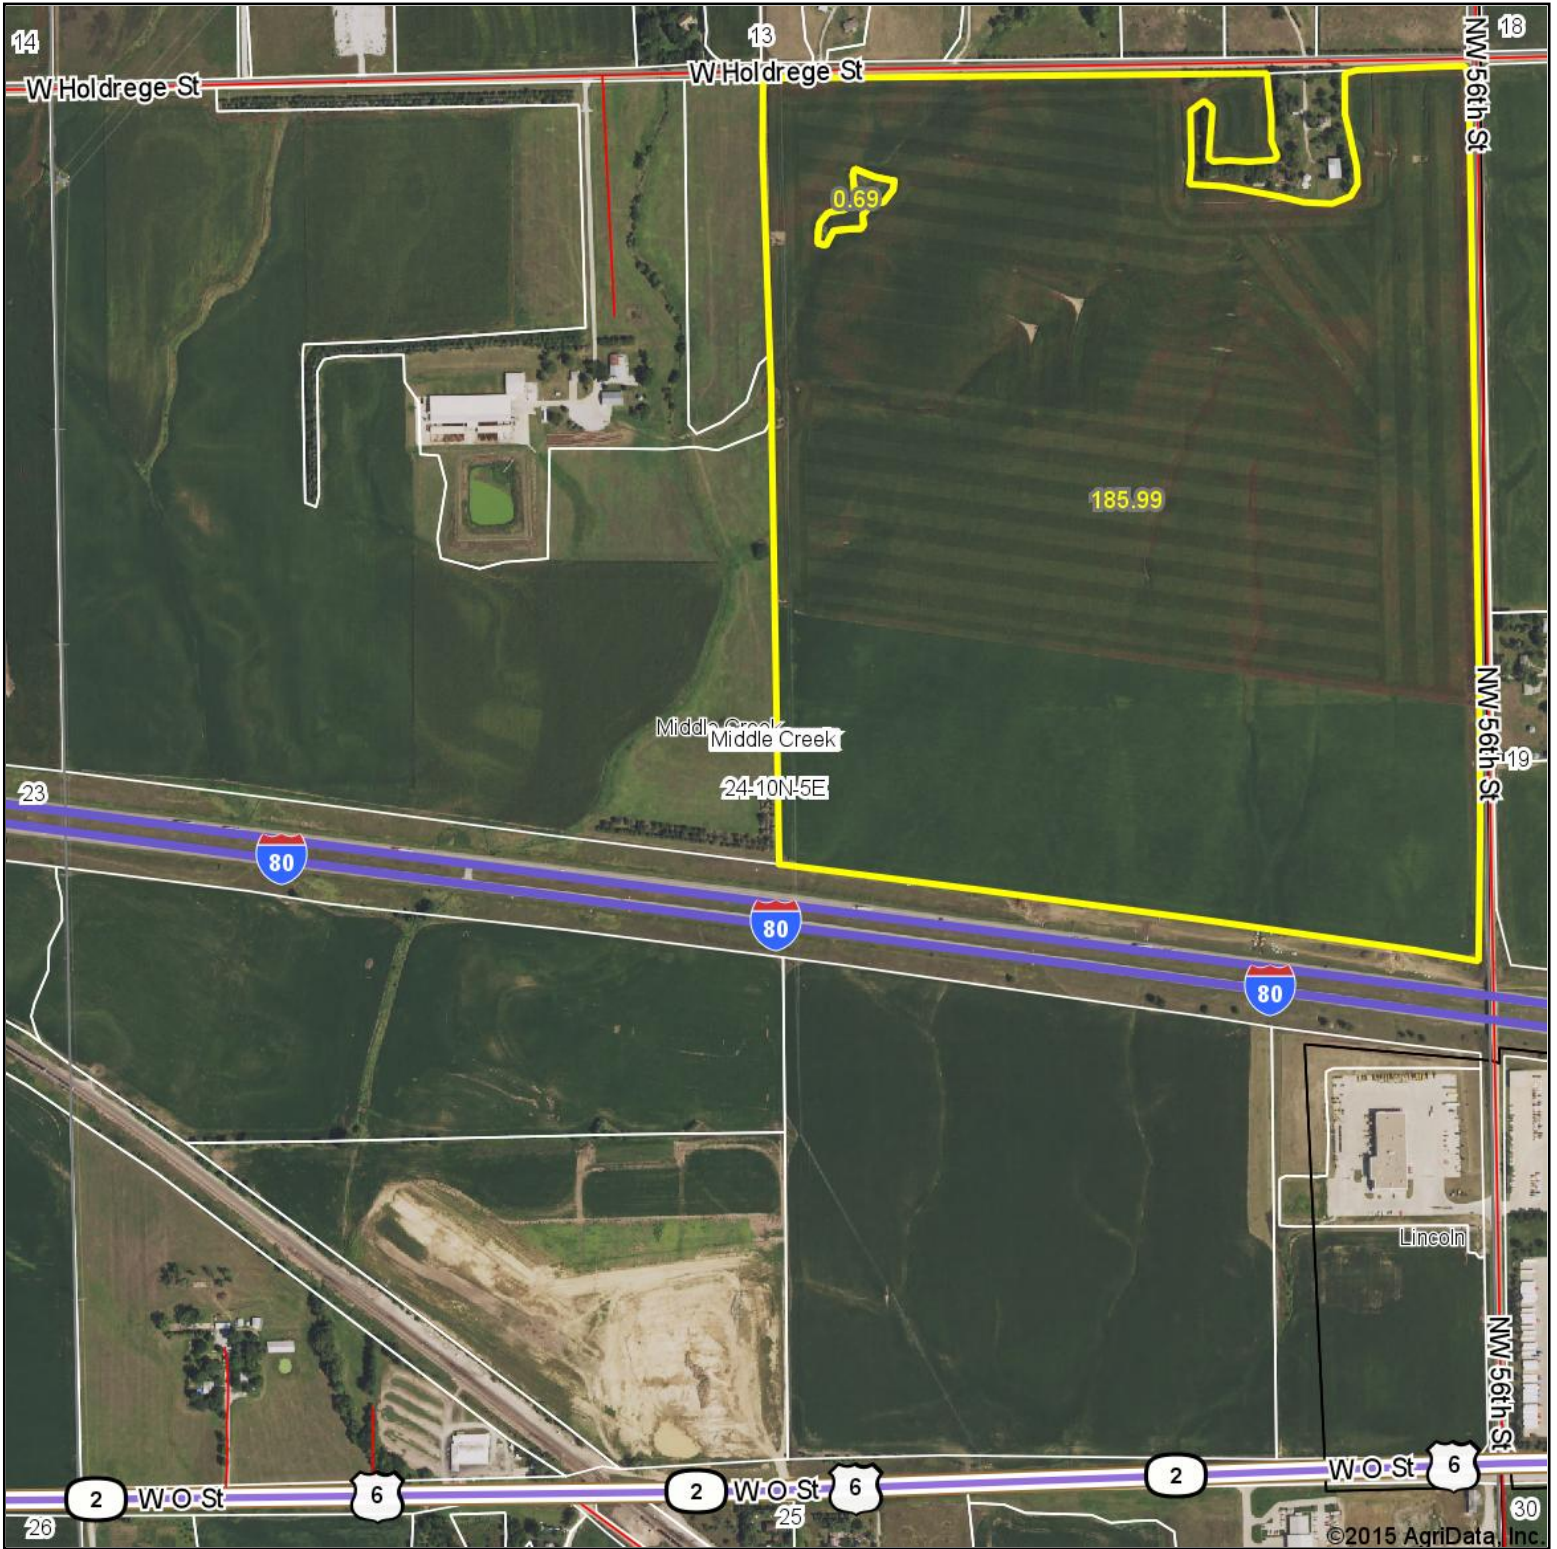

Aerial Map

The Pinnacle Agency
FARM MANAGEMENT-REAL ESTATE

map center: 40° 49' 15.68, 96° 48' 21.63

Maps Provided By:
surety
CUSTOMIZED ONLINE MAPPING
© AgriData, Inc. 2015 www.AgriDataInc.com

24-10N-5E
Lancaster County
Nebraska